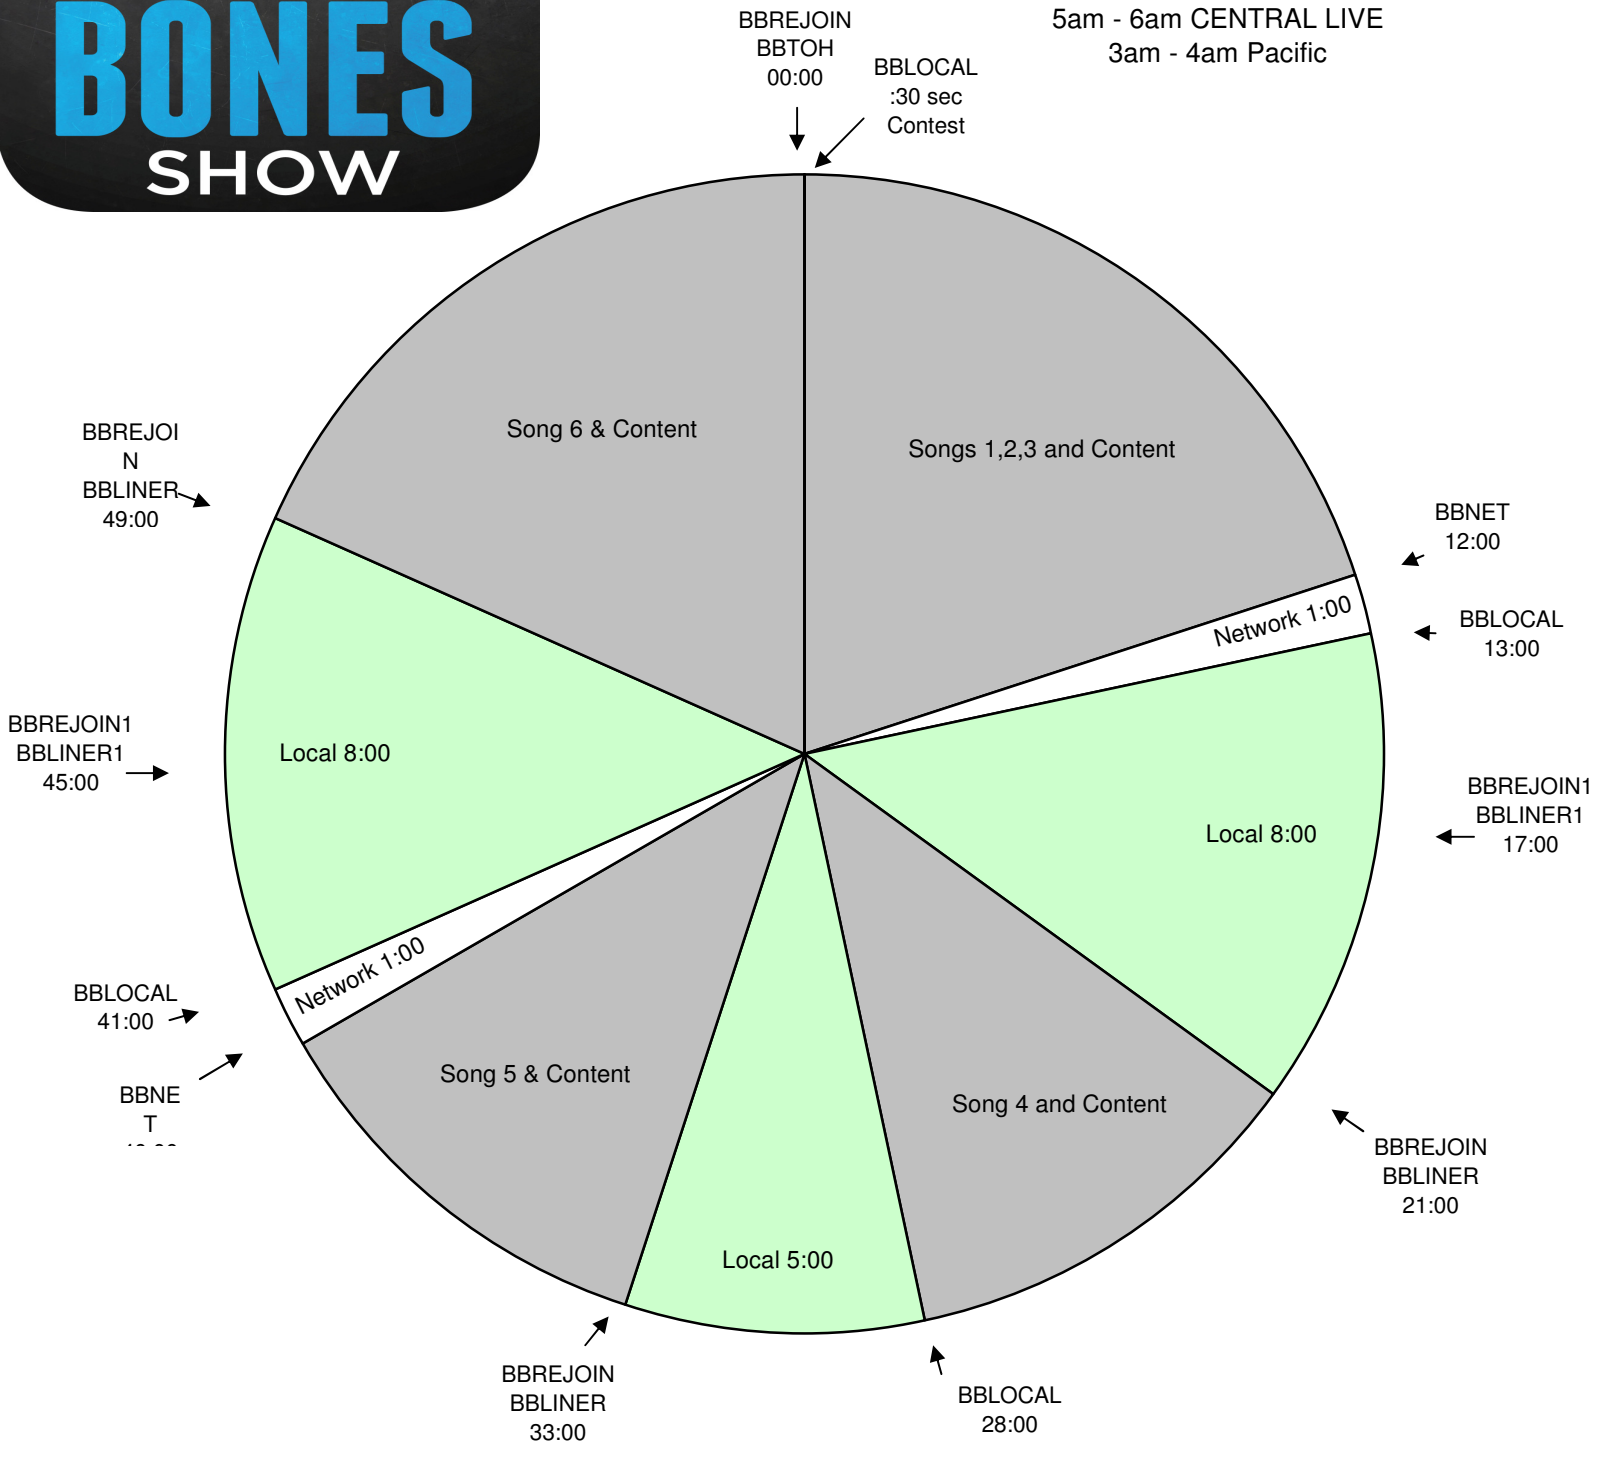

THE BOBBY BONES SHOW

The Bobby Bones Show
 Effective October 13th - November 21st 2014
 Premiere XDS PRO4-P Satellite
 Hour 1
 Monday - Friday
 6am - 7am Eastern
 5am - 6am CENTRAL LIVE
 3am - 4am Pacific

For Technical Assistance call:
 Premiere Network Operations Center: 800-276-4431
 Technical Info: www.premiereradio.com/engineering

All Breaks Float! TOH & BBLINER Also Float!

Program is live for 5 hours starting at 6am Eastern. Central and Western time zones are welcome to air 5 hours, starting at 5am local time.
 Network will program music and talk during the content segments. Stations are welcome to schedule additional songs in the 8 minute local segments
 BBLOCAL - Fires local breaks. All breaks float.
 BBLINER - Float. Fires locally voiced short show ID - must be exactly 5 second, dry voice
 BBLINER1 - Fires locally voiced short show ID - must be exactly 5 second, dry voice
 BBREJOIN - Joins the show
 BBREJOIN1 - Optional rejoin for 4 minute local breaks.
 BBTOH - Float. Fires locally produced top of hour ID - network will go silent for :15
 BBCONTEST - For Clear Channel Stations Contesting